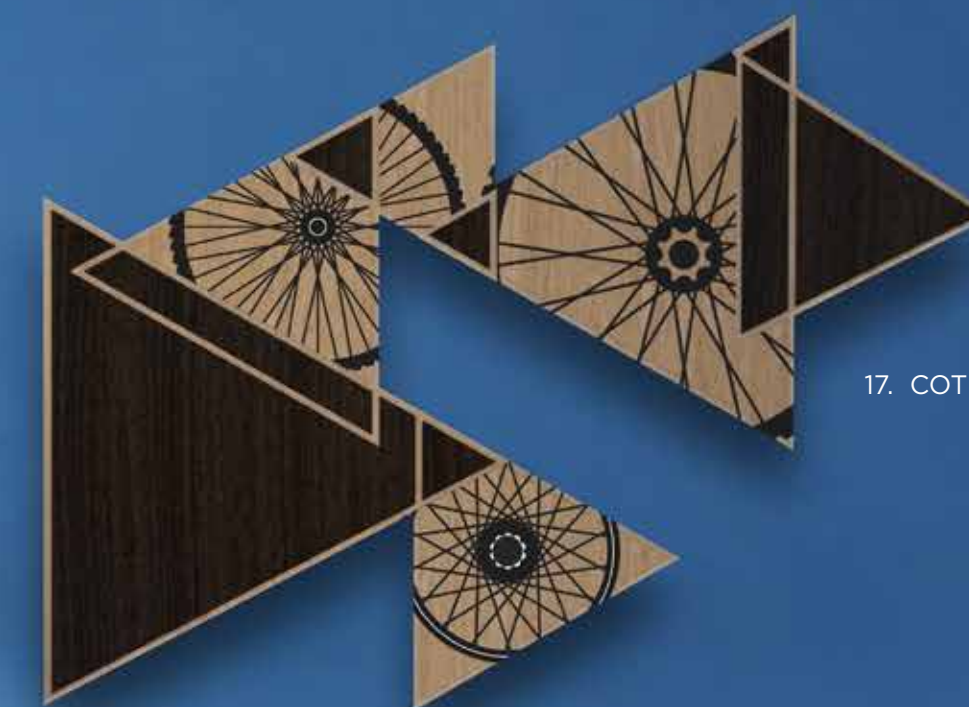

Part of our **Good Vibrations Series**, “ADJ” and “COT” combine custom imagery with wooden geometric forms, making for exciting new ways to bring an image into the realm of 3D.

16 & 17. Print on **wood** with geometric cuts

17. COT

PICCONCEPTS