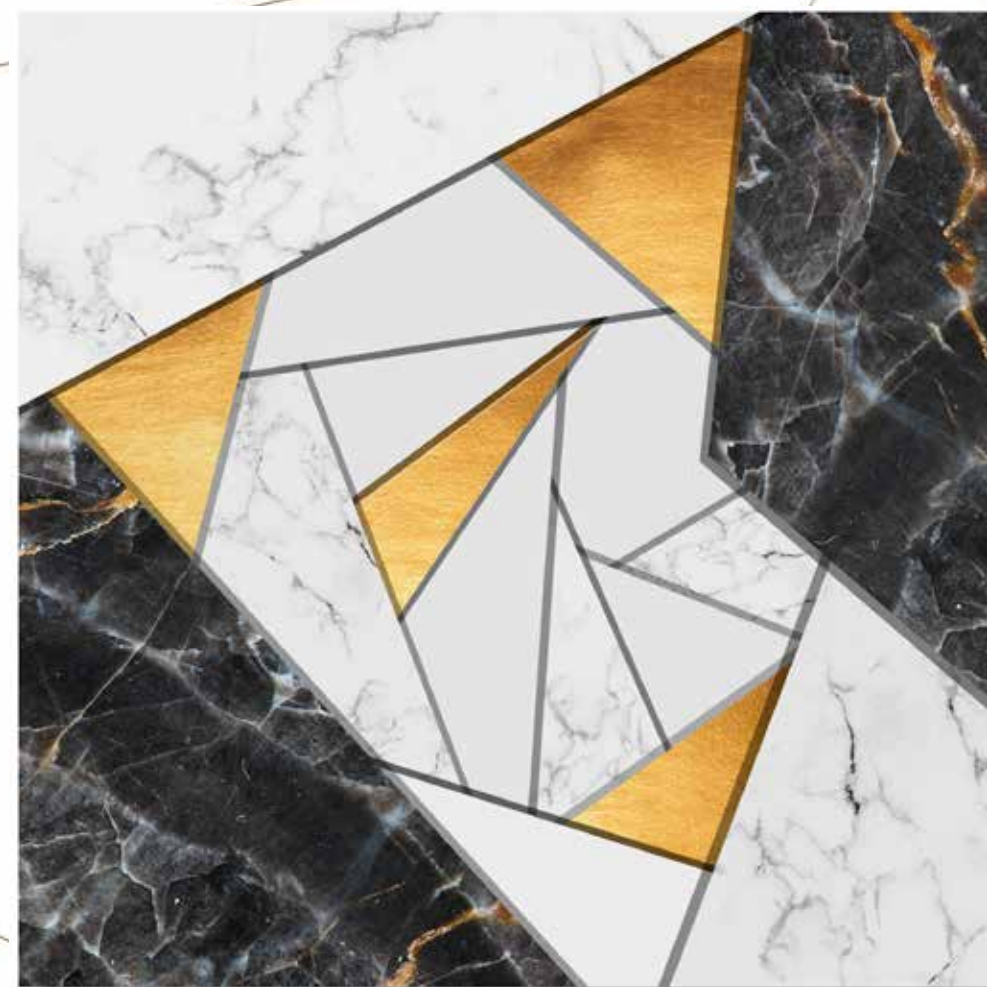

PYTHAGORAS SERIES

Classic geometric forms get a remix with a variety of surfaces and finishes that interplay to create a fresh new feel. Layered planes add dimension and a sculptural presence to these dynamic pieces.

8-9. Textured print on **acrylic**

9. Sin