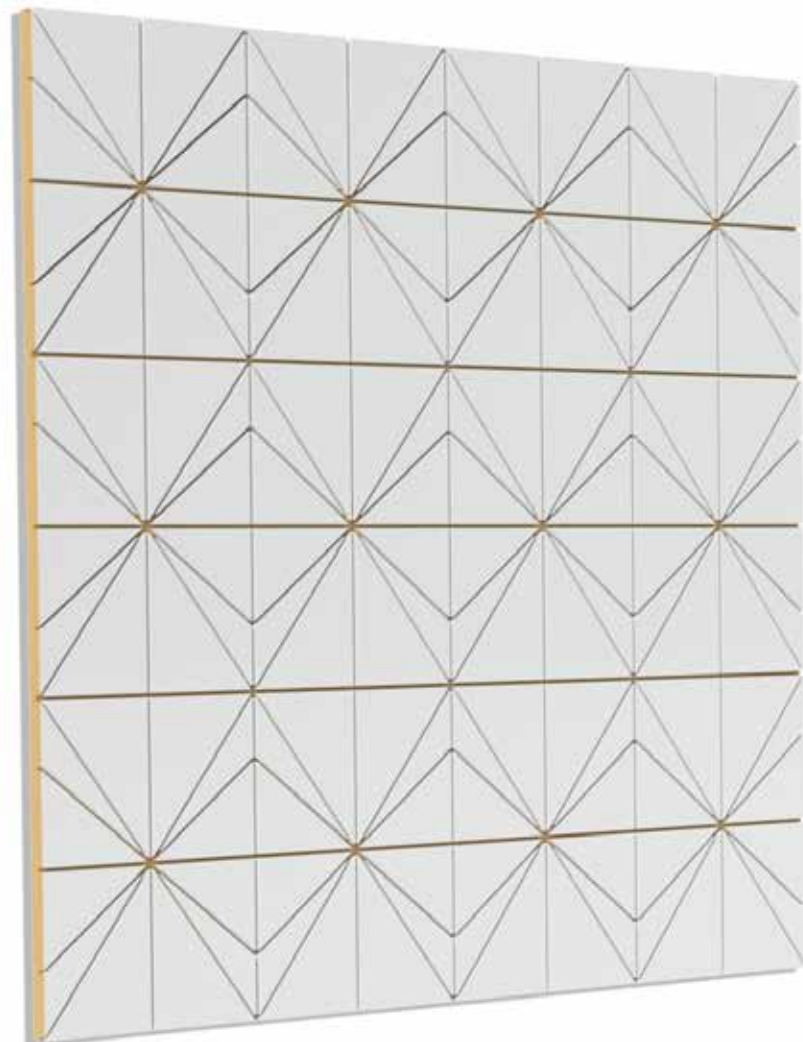

Good Vibrations Series

Fresh and modern patterns bring energy to your decor. This series celebrates the elegance of geometric pattern, clean lines, and the tactility of wood as surface.

14-15. Patterned print on **wood**

14. 432HZ-White