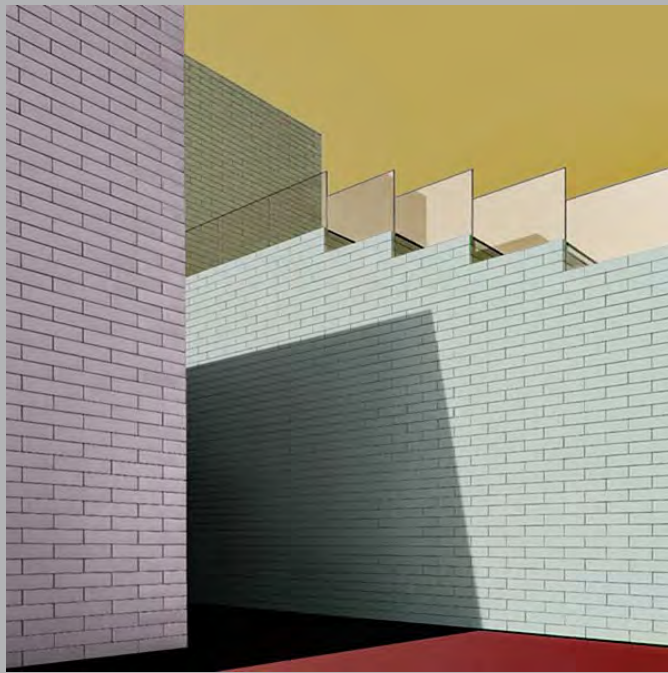

A modern office interior featuring a long white conference table with several white chairs. The room has large windows on the left, two large abstract architectural paintings on the wall, and two large pendant lights hanging from the ceiling. The floor is made of light-colored wood.

ABSTRACTED

Architecture

OX332-A
OX336-A

OX324-A-24x24

OX325-A-24x24

OX326-A-24x24

OX327-A-24x24

OX328-A-24x24