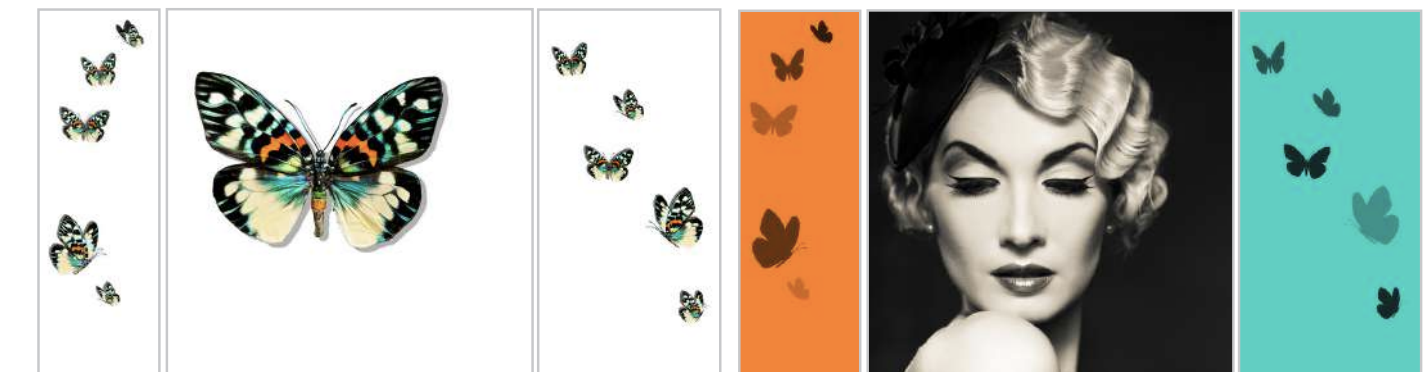

FLUTTERING BUTTERFLIES

Nothing renews a space like a work of art that includes these transformative creatures. Radiant and sophisticated, this piece was inspired by the playfulness of nature. This piece is well suited to spaces that seek to invoke a playful but luxe atmosphere.

PRODUCT CATEGORY : 3L0002

IMAGE CODE : N0226-21K

IMAGES USED: