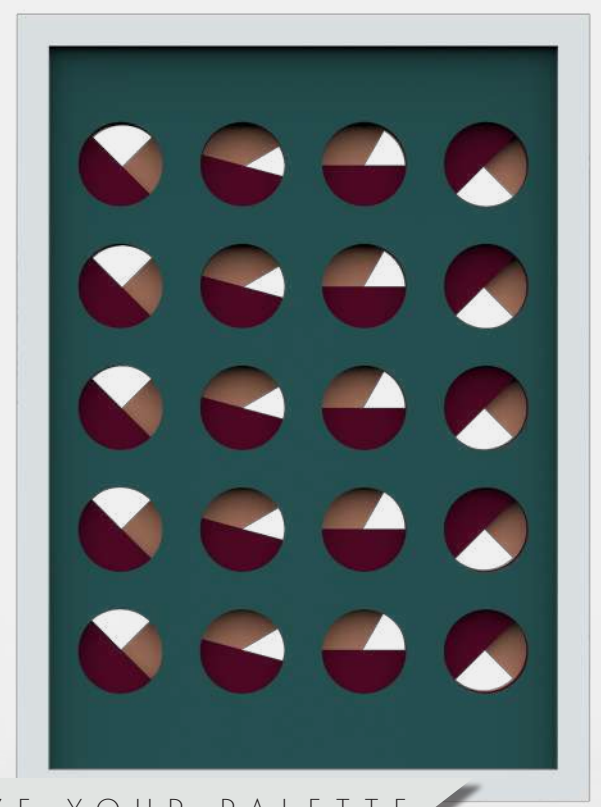

PRODUCT CATEGORY : 3L0003

IMAGE CODE : N0220-21K

IMAGES USED:

1

2

CUSTOMIZE YOUR PALETTE ←

3

CUSTOMIZE YOUR PALETTE ←

LCS

WELL ROUNDED

Simple is beautiful. Well Rounded is an inventive piece, popular for its interchangeability. The base colors can be adjusted according to your room's color scheme and style.

PRODUCT CATEGORY : 3L0003