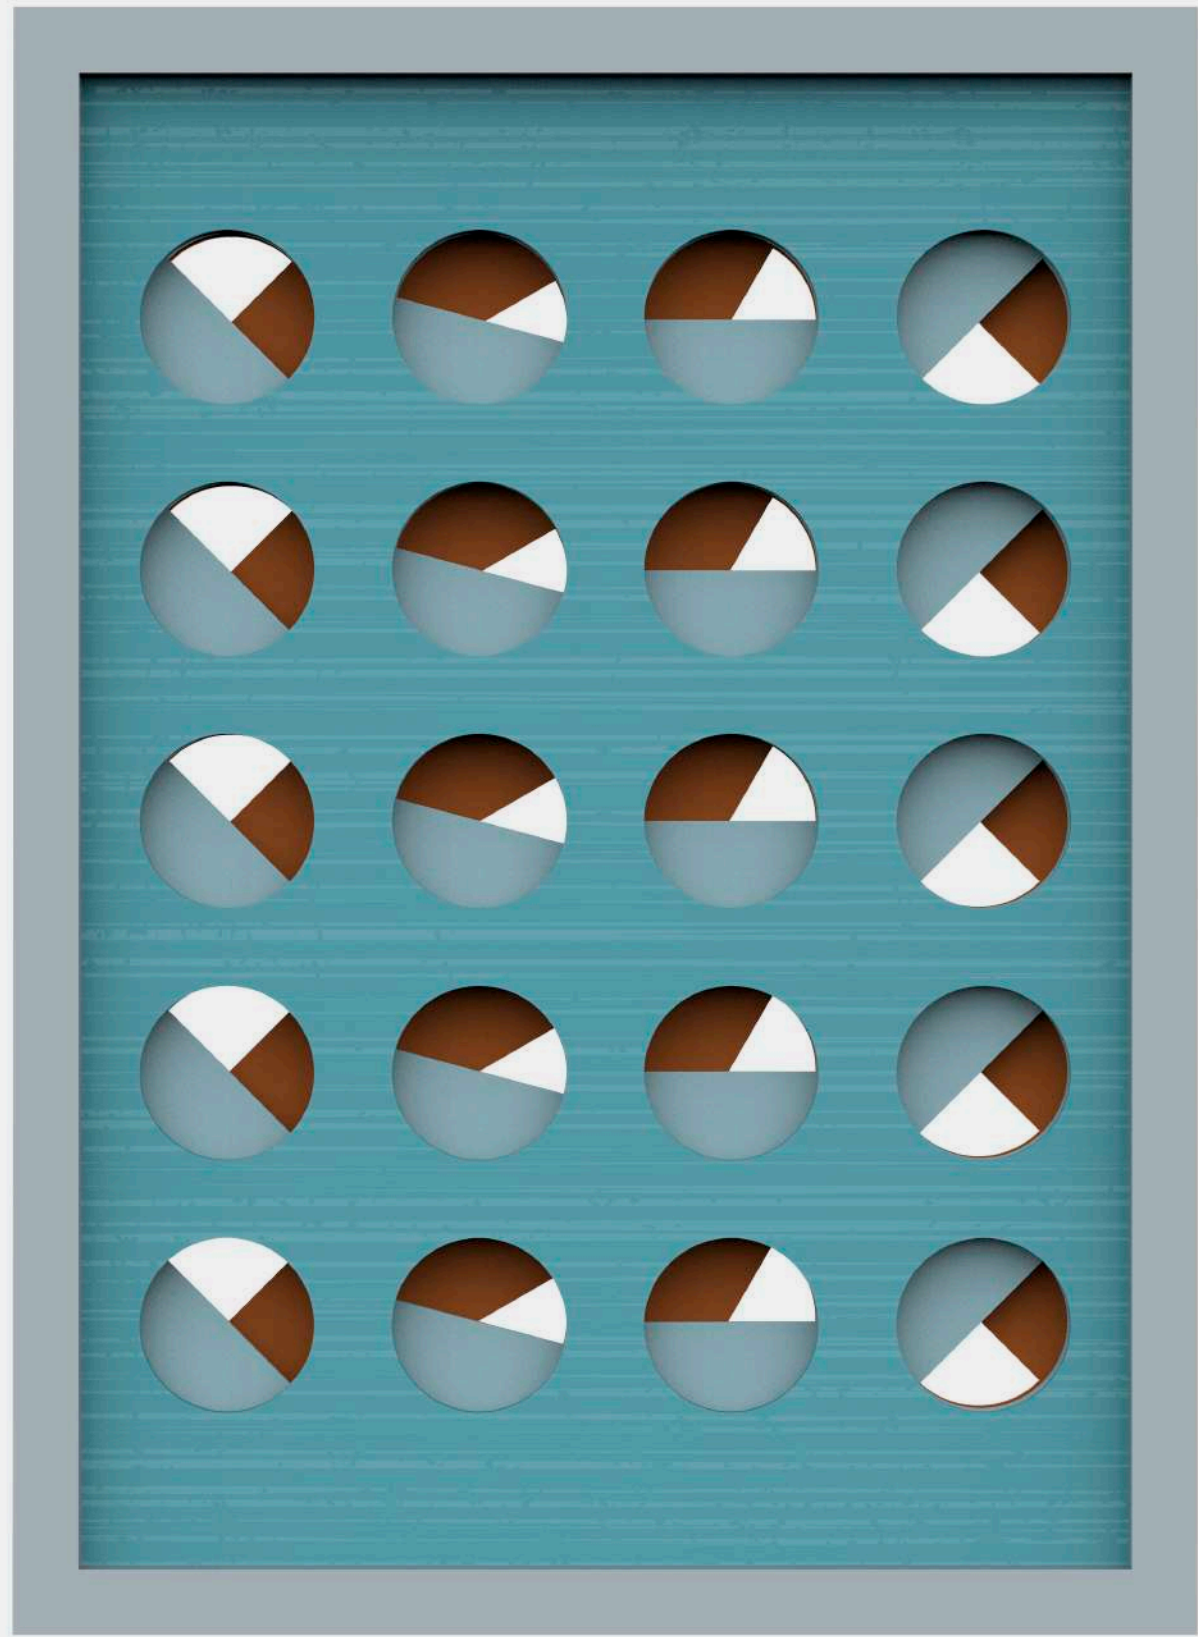

1

2

CUSTOMIZE YOUR PALETTE ←

3

CUSTOMIZE YOUR PALETTE ←

LCS

WELL ROUNDED

Simple is beautiful. Well Rounded is an inventive piece, popular for its interchangeability. The base colors can be adjusted according to your room's color scheme and style.

PRODUCT CATEGORY : 3L0003

IMAGE CODE :

- 1 | N0027-21.V3
- 2 | N0027-21.V4
- 3 | N0027-21.V5

IMAGES USED FOR SAMPLE #1: