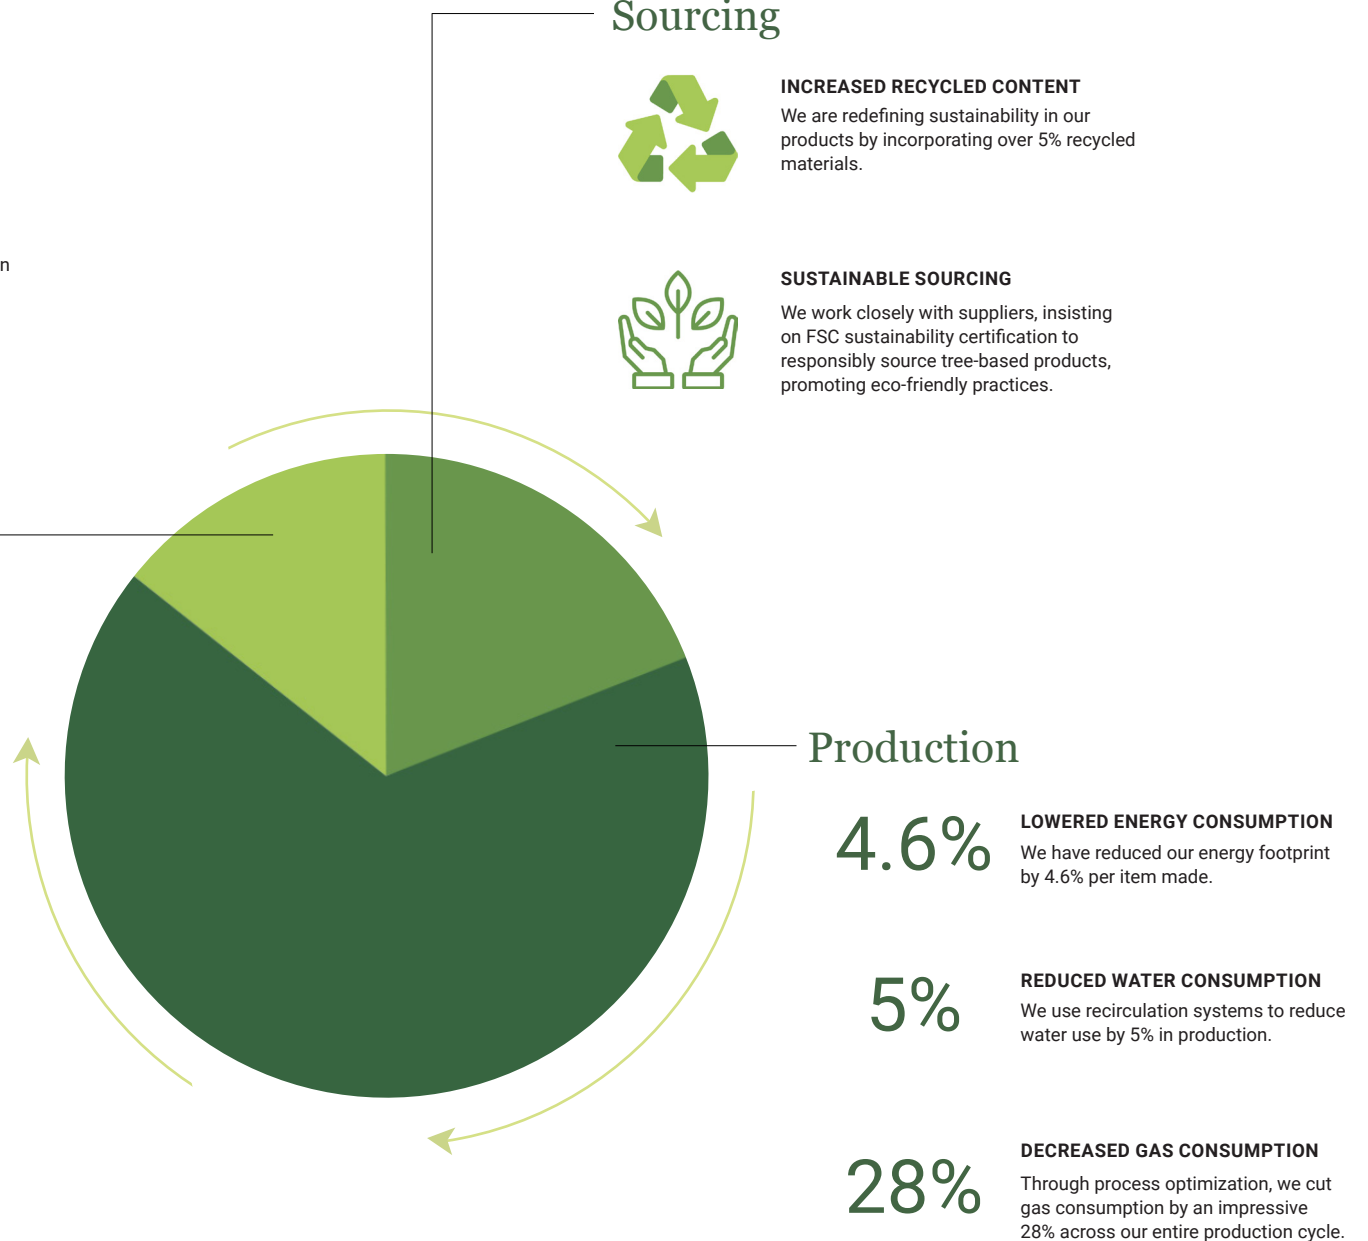

COLLABORATIVE PROCESS

Our approach entails a dynamic, client-driven progression, wherein we conceive distinctive artistic concepts and tailor fine art selections to perfectly match your unique vision.

Leader in sustainability

*Components that can be modified: frame, substrate, size and artwork.

Champions of Sustainability

We are unwavering in our commitment to environmental stewardship throughout every stage of our operations, from initial sourcing to final delivery. Our dedication drives us to employ cutting-edge practices and technologies, with a strong emphasis on reducing resource consumption, utilizing renewable materials, and minimizing our carbon footprint.

Shipping

GREEN SUPPLY CHAIN COLLABORATION

We partner with the SmartWay program to actively reduce our carbon footprint in supply chain logistics, ensuring sustainable art delivery.

Our leadership in sustainability is an embodiment of our dedication to both artistic excellence and the well-being of our planet.