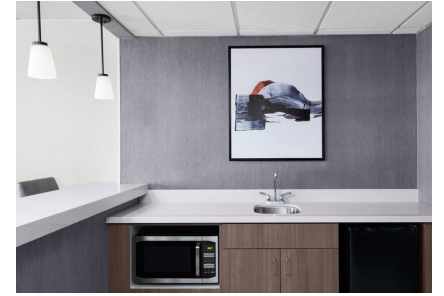

PI FINE ART

With over 47 years of experience in the industry, PI Fine Art has established itself as the premier vertically integrated fine art establishment in North America. Our turnkey services, encompass every aspect of your project which include art consulting, fabrication, framing, and shipping, are designed to provide you with a seamless and hassle-free experience.