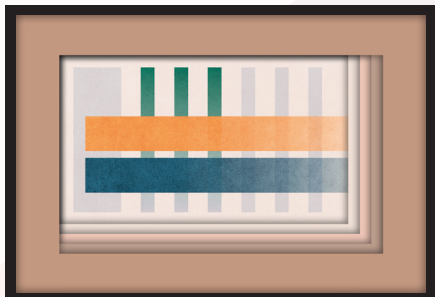

*AR ENABLED

WATERCOLOUR BLOOM

24" x 24"

Crafted on deckled-edge watercolour paper, our abstract floral art fuses a myriad of elements: forms, motifs, and artistic genres.

SERENE SHREDSCAPE

10" x 12"

Hand-torn paper artfully intertwines with a printed canvas, creating a captivating contrast. This blend of manual, tactile elements with a printed backdrop results in an organic and intriguing visual effect.

ALCHEMICAL CANVAS

36" x 36"

Unleash your inner artist as you create your unique abstract art. Utilize removable magnetic puzzle pieces to craft new compositions each day, weaving a narrative of artistic evolution.

FOLDED DIMENSIONS

15" x 15"

An interesting blend of simplicity and complexity. Explore the interplay of layers and discover the hidden depths within the artwork.

THREADS OF TRANQUILITY

16" x 16"

Printed on Dibond and enhanced with thread embroidery, our artwork merges digital precision with handcrafted texture for a captivating, tactile experience.

LINEAR LABYRINTH

18" x 20"

Multilayered rectangular mats border a geometric art canvas, eliciting a profound sense of depth and dimension within the composition.

*AR ENABLED

ABSTRACTED CONVERGENCE

50" x 34"