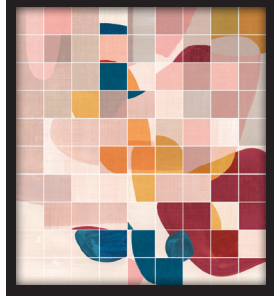

*AR ENABLED

WATERCOLOUR BLOOM

24" x 24"

Crafted on deckled-edge watercolour paper, our abstract floral art fuses a myriad of elements: forms, motifs, and artistic genres.

SERENE SHREDSCAPE

10" x 12"

Hand-torn paper artfully intertwines with a printed canvas, creating a captivating contrast. This blend of manual, tactile elements with a printed backdrop results in an organic and intriguing visual effect.

*AR ENABLED

MOSAIC OF MYSTERY

18" x 12"

Embark on a journey into the organic allure of hand-painted art, juxtaposed against the striking metallic substrate. Scan the art to witness this captivating fusion come to life.

ALCHEMICAL CANVAS

36" x 36"

Unleash your inner artist as you create your unique abstract art. Utilize removable magnetic puzzle pieces to craft new compositions each day, weaving a narrative of artistic evolution.

*AR ENABLED

EMERALD STROKE

12" x 8"

Infuse your space with a touch of organic opulence, courtesy of a vibrant emerald-hued, bold brushstroke. Meticulously printed on MDF and expertly contoured, these strokes breathe life into your surroundings.